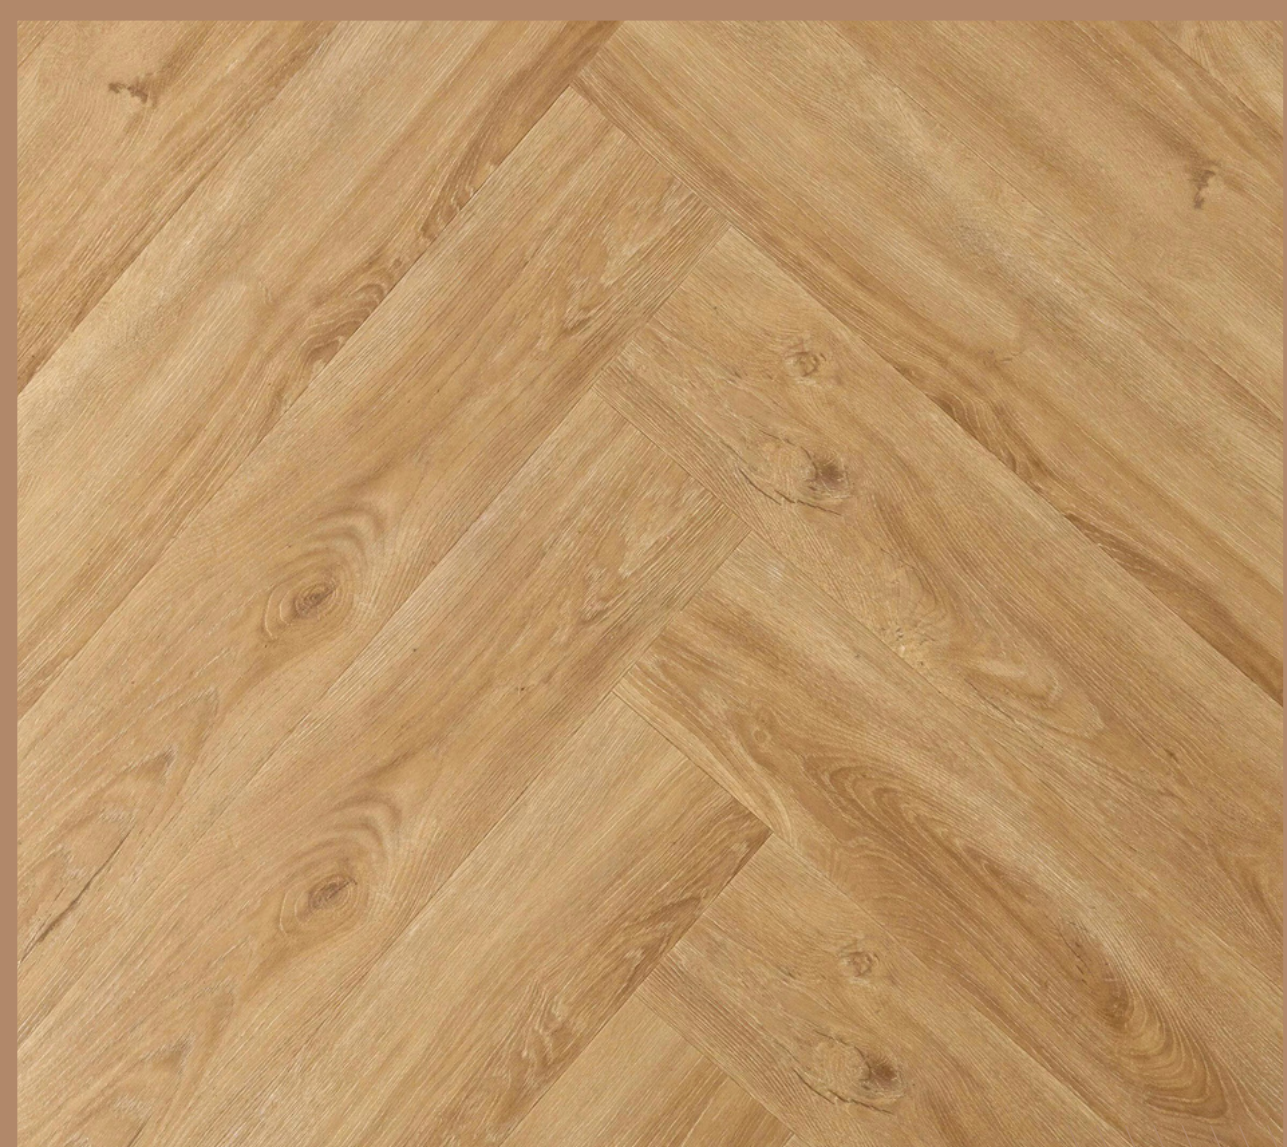

New
**Herringbone
Design**

Size : 935 x 150 x 5mm
Area : 18.12 SQFT (1.68M2)
Packing : 12 PCS/ CTN

National
Wood Flooring
Association

EUV 9000

**MODERNA
HICKORY**

**All pictures shown are for illustration only
Actual product may vary**

EUV 9001

HERITAGE

OAK

All pictures shown are for illustration only
Actual product may vary

EUV 9002
HIERLOOM
OAK

All pictures shown are for illustration only
Actual product may vary

EUV 9003

**NORDIC
GREY**

**All pictures shown are for illustration only
Actual product may vary**

EUV 9004

SMOKED ASH

**All pictures shown are for illustration only
Actual product may vary**

EUV 9005

**WHITE
VENETIAN**

**All pictures shown are for illustration only
Actual product may vary**

EUV 9006

SAHARA

SAND

All pictures shown are for illustration only
Actual product may vary

EUV 9008
DRIFTWOOD OAK
BEIGE

All pictures shown are for illustration only
Actual product may vary

EUV 9009

DARK
GREY